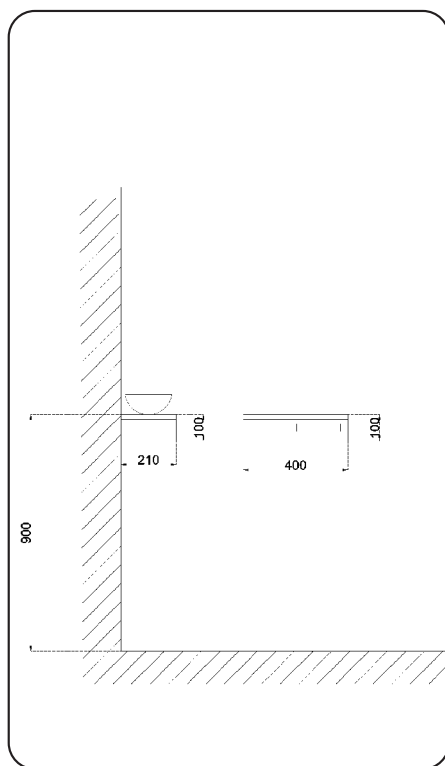

# Handleiding

Oak planchet 400 x 210 x 100 links

36.4044