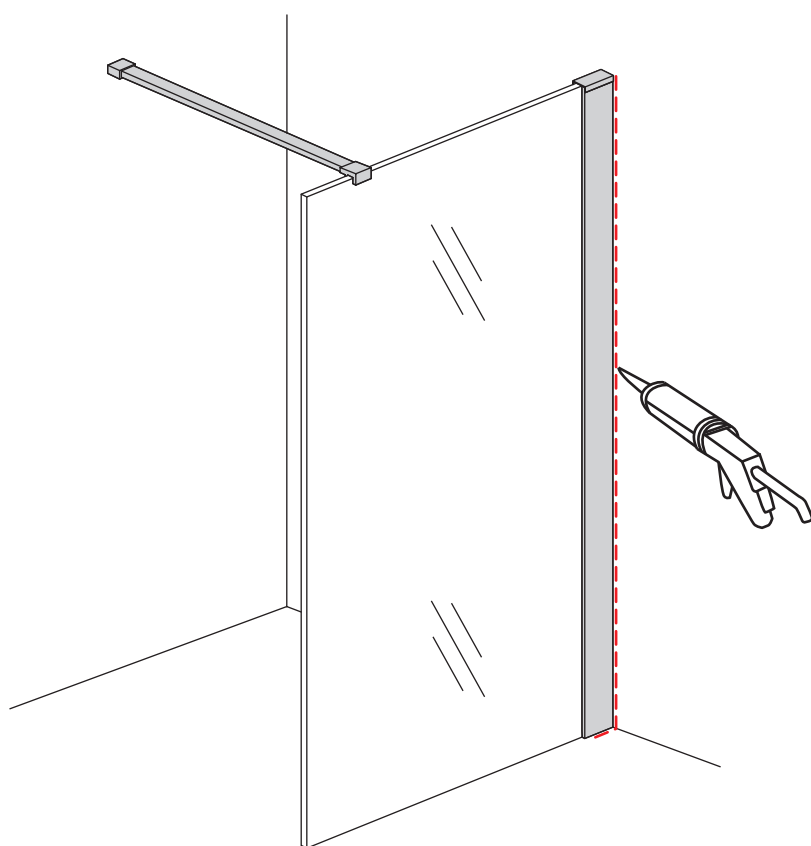

1

Please cut off the protection foil from the fixed glass aluminum profile side.  
 Do not taken off the protection foil at all before you finished the installation!  
 The Foil could protect 3 layer film do not damaged by any sharp tools during the installing.

1015(880-900x2000)  
1015(980-1000x2000)  
1215(1180-1200x2000)

Φ6mm

X5

Φ6x30

X5

4x30

# 5

Voorzie beide kanten van het muurprofiel (binnen- en buitenkant) van siliconenkit.

Please use soft towel to clean glass, any sharp tools do not allowed to touch the glass!

Soft Towel