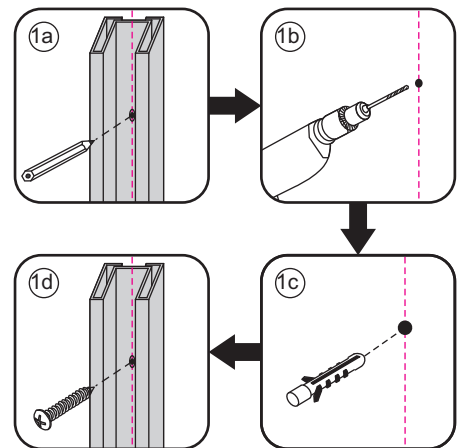

1

Please cut off the protection foil from the fixed glass aluminum profile side.  
 Do not taken off the protection foil at all before you finished the installation!  
 The Foil could protect 3 layer film do not damaged by any sharp tools during the installing.

1015(880-900x2000)  
1015(980-1000x2000)  
1215(1180-1200x2000)

Φ6mm

X5

Φ6x30

X5

4x30