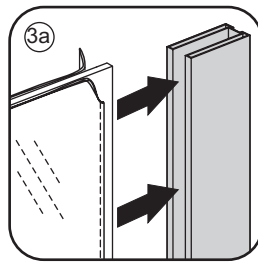

1

Please cut off the protection foil from the fixed glass aluminum profile side.  
 Do not taken off the protection foil at all before you finished the installation!  
 The Foil could protect 3 layer film do not damaged by any sharp tools during the installing.

1015(880-900x2000)  
1015(980-1000x2000)  
1215(1180-1200x2000)

Φ6mm

X5

Φ6x30

X5

4x30