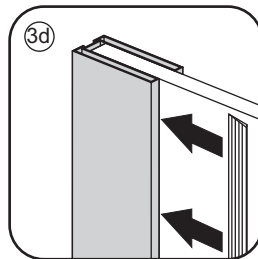

1

Please cut off the protection foil from the fixed glass aluminum profile side.  
 Do not taken off the protection foil at all before you finished the installation!  
 The Foil could protect 3 layer film do not damaged by any sharp tools during the installing.

1015(880-900x2000)  
1015(980-1000x2000)  
1215(1180-1200x2000)

Φ6mm

X5

Φ6x30

X5

4x30