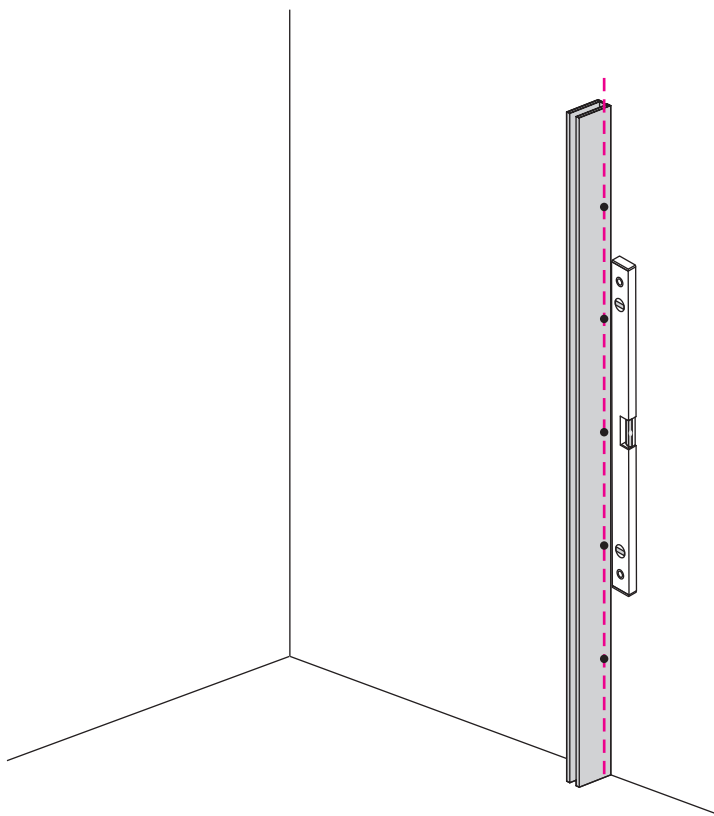

1

Please cut off the protection foil from the fixed glass aluminum profile side.  
 Do not taken off the protection foil at all before you finished the installation!  
 The Foil could protect 3 layer film do not damaged by any sharp tools during the installing.

1015(880-900x2000)  
1015(980-1000x2000)  
1215(1180-1200x2000)

Φ6mm

X5

Φ6x30

X5

4x30