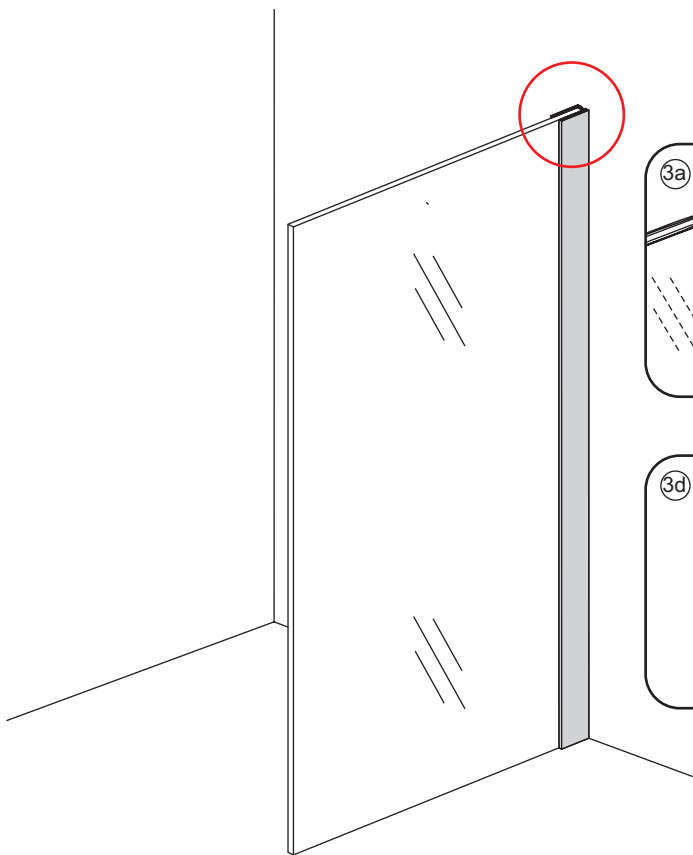

1

Please cut off the protection foil from the fixed glass aluminum profile side.  
 Do not taken off the protection foil at all before you finished the installation!  
 The Foil could protect 3 layer film do not damaged by any sharp tools during the installing.

1015(880-900x2000)  
1015(980-1000x2000)  
1215(1180-1200x2000)

Φ6mm

X5

Φ6x30

X5

4x30