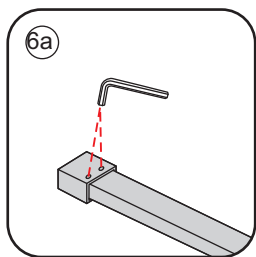

1

Please cut off the protection foil from the fixed glass aluminum profile side.  
 Do not taken off the protection foil at all before you finished the installation!  
 The Foil could protect 3 layer film do not damaged by any sharp tools during the installing.

1015(880-900x2000)  
1015(980-1000x2000)  
1215(1180-1200x2000)

Φ6mm

X5

Φ6x30

X5

4x30

# 5

Voorzie beide kanten van het muurprofiel (binnen- en buitenkant) van siliconenkit.

Please use soft towel to clean glass, any sharp tools do not allowed to touch the glass!

Soft Towel