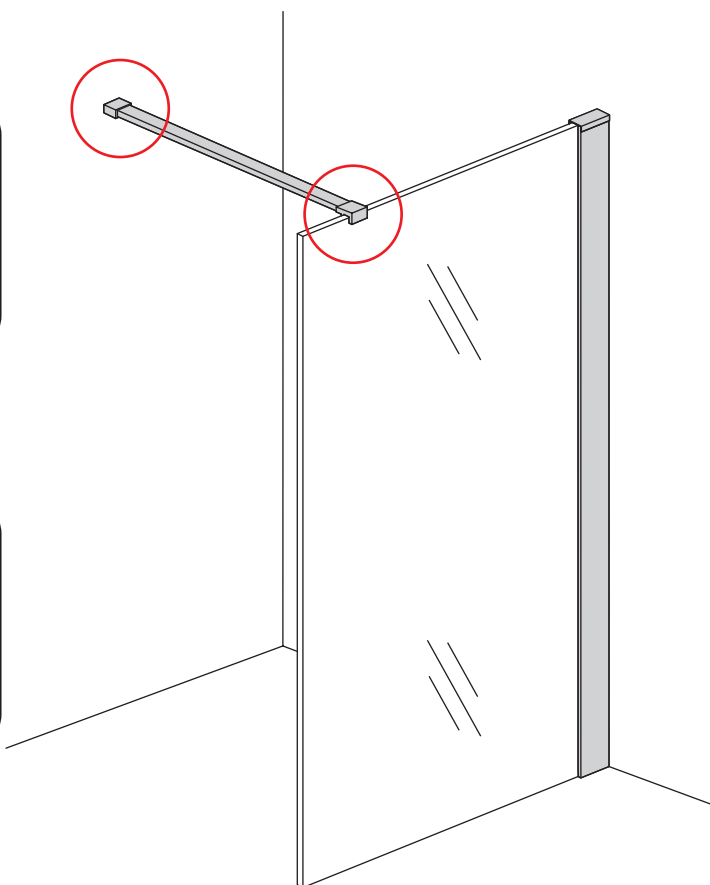

1

Please cut off the protection foil from the fixed glass aluminum profile side.  
 Do not taken off the protection foil at all before you finished the installation!  
 The Foil could protect 3 layer film do not damaged by any sharp tools during the installing.

1015(880-900x2000)  
1015(980-1000x2000)  
1215(1180-1200x2000)

Φ6mm

X5

Φ6x30

X5

4x30

# 5

Voorzie beide kanten van het muurprofiel (binnen- en buitenkant) van siliconenkit.

Please use soft towel to clean glass, any sharp tools do not allowed to touch the glass!

Soft Towel