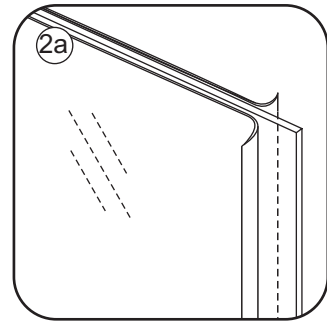

1

Please cut off the protection foil from the fixed glass aluminum profile side.  
 Do not taken off the protection foil at all before you finished the installation!  
 The Foil could protect 3 layer film do not damaged by any sharp tools during the installing.

1015(880-900x2000)  
1015(980-1000x2000)  
1215(1180-1200x2000)

Φ6mm

X5

Φ6x30

X5

4x30