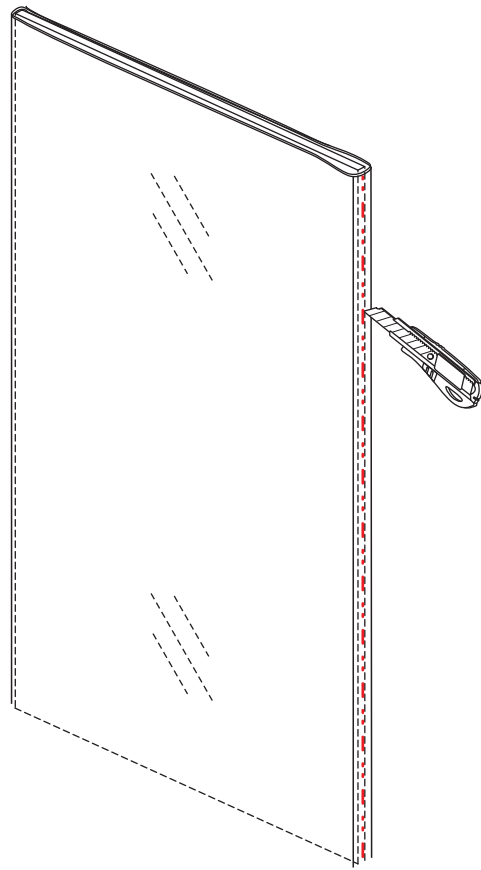

1

Please cut off the protection foil from the fixed glass aluminum profile side.  
 Do not taken off the protection foil at all before you finished the installation!  
 The Foil could protect 3 layer film do not damaged by any sharp tools during the installing.

1015(880-900x2000)  
1015(980-1000x2000)  
1215(1180-1200x2000)

Φ6mm

X5

Φ6x30

X5

4x30