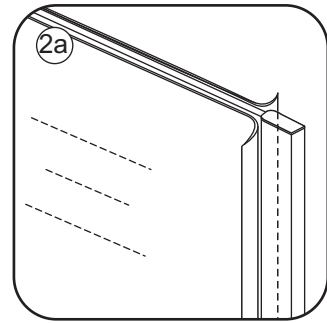

1

Please cut off the protection foil from the fixed glass aluminum profile side.
 Do not taken off the protection foil at all before you finished the installation!
 The Foil could protect 3 layer film do not damaged by any sharp tools during the installing.

3

1015(780-800x2000)
1015(880-900x2000)
1015(980-1000x2000)
1215(1180-1200x2000)

5

Voorzie alleen de buitenzijde van de cabine van siliconenkit.

Please use soft towel to clean glass, any sharp tools do not allowed to touch the glass!