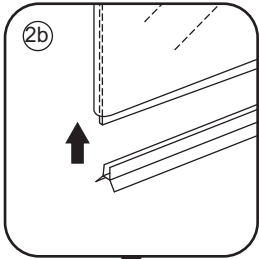

1

Please cut off the protection foil from the fixed glass aluminum profile side.
 Do not taken off the protection foil at all before you finished the installation!
 The Foil could protect 3 layer film do not damaged by any sharp tools during the installing.

3

1015(780-800x2000)
1015(880-900x2000)
1015(980-1000x2000)
1215(1180-1200x2000)

5

Voorzie alleen de buitenzijde van de cabine van siliconenkit.

Please use soft towel to clean glass, any sharp tools do not allowed to touch the glass!