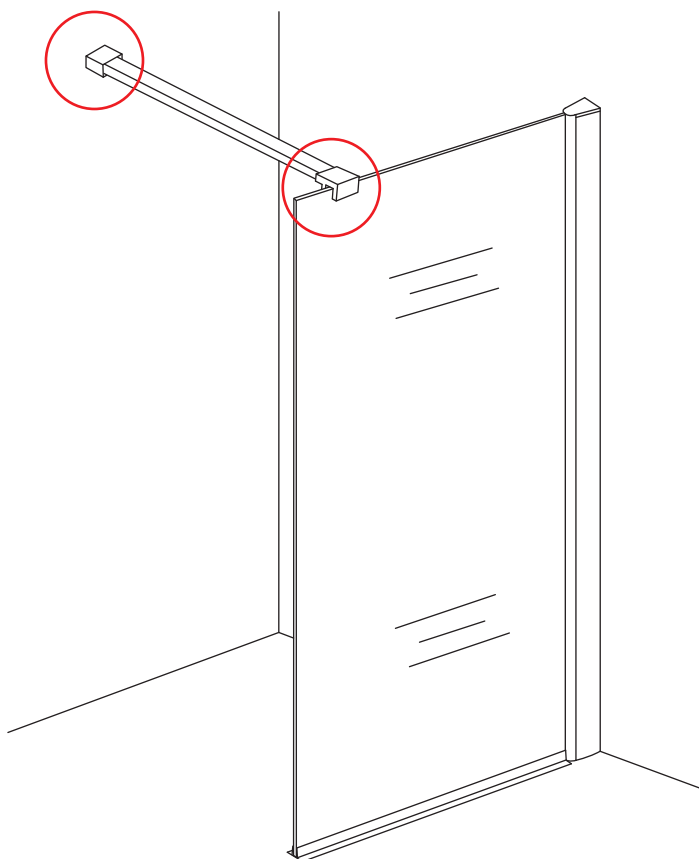

1

Please cut off the protection foil from the fixed glass aluminum profile side.
 Do not taken off the protection foil at all before you finished the installation!
 The Foil could protect 3 layer film do not damaged by any sharp tools during the installing.

3

1015(780-800x2000)
1015(880-900x2000)
1015(980-1000x2000)
1215(1180-1200x2000)

5

Voorzie alleen de buitenzijde van de cabine van siliconenkit.

Please use soft towel to clean glass, any sharp tools do not allowed to touch the glass!