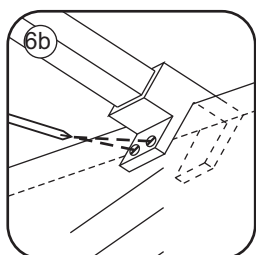

1

Please cut off the protection foil from the fixed glass aluminum profile side.
 Do not taken off the protection foil at all before you finished the installation!
 The Foil could protect 3 layer film do not damaged by any sharp tools during the installing.

3

1015(780-800x2000)
1015(880-900x2000)
1015(980-1000x2000)
1215(1180-1200x2000)

5

Voorzie alleen de buitenzijde van de cabine van siliconenkit.

Please use soft towel to clean glass, any sharp tools do not allowed to touch the glass!