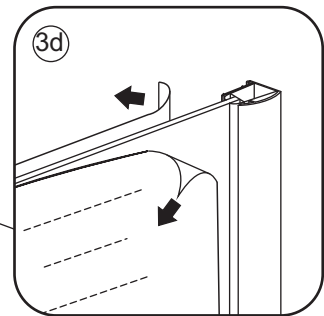

1

Please cut off the protection foil from the fixed glass aluminum profile side.
 Do not taken off the protection foil at all before you finished the installation!
 The Foil could protect 3 layer film do not damaged by any sharp tools during the installing.

3

1015(780-800x2000)
1015(880-900x2000)
1015(980-1000x2000)
1215(1180-1200x2000)

5

Voorzie alleen de buitenzijde van de cabine van siliconenkit.

Please use soft towel to clean glass, any sharp tools do not allowed to touch the glass!