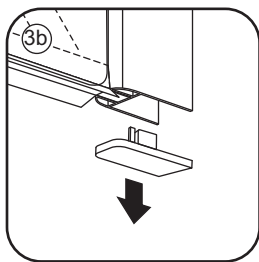

1

Please cut off the protection foil from the fixed glass aluminum profile side.
 Do not taken off the protection foil at all before you finished the installation!
 The Foil could protect 3 layer film do not damaged by any sharp tools during the installing.

3

1015(780-800x2000)
1015(880-900x2000)
1015(980-1000x2000)
1215(1180-1200x2000)

5

Voorzie alleen de buitenzijde van de cabine van siliconenkit.

Please use soft towel to clean glass, any sharp tools do not allowed to touch the glass!