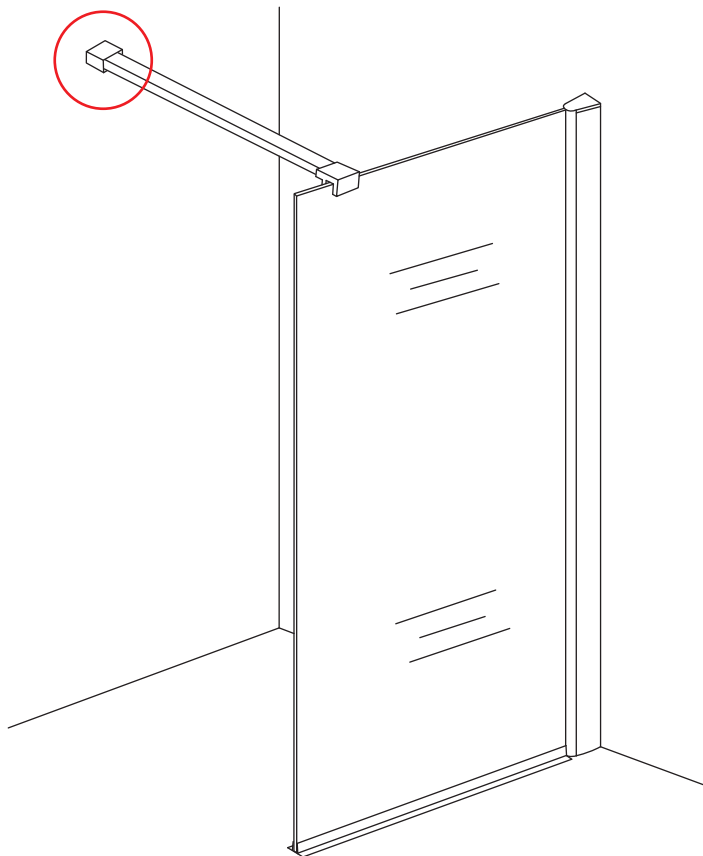

1

Please cut off the protection foil from the fixed glass aluminum profile side.
 Do not taken off the protection foil at all before you finished the installation!
 The Foil could protect 3 layer film do not damaged by any sharp tools during the installing.

3

1015(780-800x2000)
1015(880-900x2000)
1015(980-1000x2000)
1215(1180-1200x2000)

5

Voorzie alleen de buitenzijde van de cabine van siliconenkit.

Please use soft towel to clean glass, any sharp tools do not allowed to touch the glass!