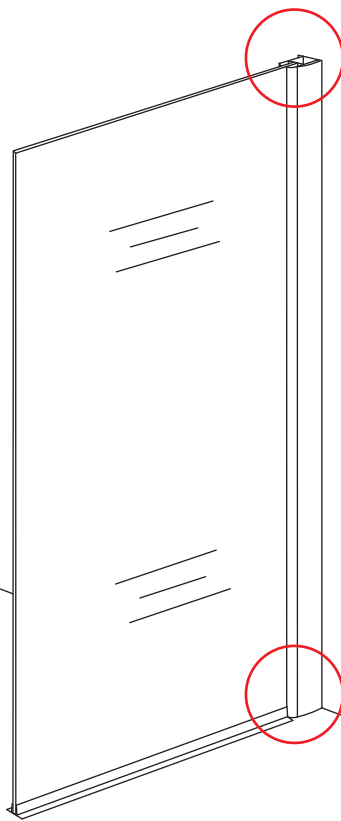

1

Please cut off the protection foil from the fixed glass aluminum profile side.
 Do not taken off the protection foil at all before you finished the installation!
 The Foil could protect 3 layer film do not damaged by any sharp tools during the installing.

3

1015(780-800x2000)
1015(880-900x2000)
1015(980-1000x2000)
1215(1180-1200x2000)

5

Voorzie alleen de buitenzijde van de cabine van siliconenkit.

Please use soft towel to clean glass, any sharp tools do not allowed to touch the glass!