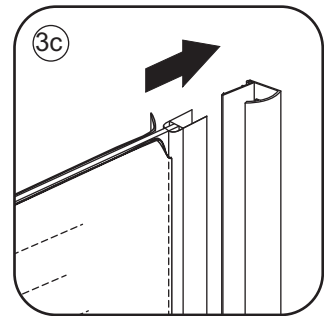

1

Please cut off the protection foil from the fixed glass aluminum profile side.
 Do not taken off the protection foil at all before you finished the installation!
 The Foil could protect 3 layer film do not damaged by any sharp tools during the installing.

3

1015(780-800x2000)
1015(880-900x2000)
1015(980-1000x2000)
1215(1180-1200x2000)

5

Voorzie alleen de buitenzijde van de cabine van siliconenkit.

Please use soft towel to clean glass, any sharp tools do not allowed to touch the glass!