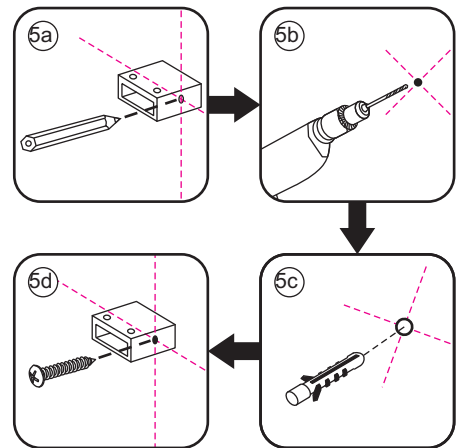

1

Please cut off the protection foil from the fixed glass aluminum profile side.
 Do not taken off the protection foil at all before you finished the installation!
 The Foil could protect 3 layer film do not damaged by any sharp tools during the installing.

3

1015(780-800x2000)
1015(880-900x2000)
1015(980-1000x2000)
1215(1180-1200x2000)

5

Voorzie alleen de buitenzijde van de cabine van siliconenkit.

Please use soft towel to clean glass, any sharp tools do not allowed to touch the glass!