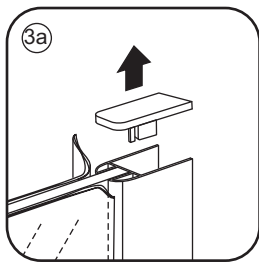

1

Please cut off the protection foil from the fixed glass aluminum profile side.
 Do not taken off the protection foil at all before you finished the installation!
 The Foil could protect 3 layer film do not damaged by any sharp tools during the installing.

3

1015(780-800x2000)
1015(880-900x2000)
1015(980-1000x2000)
1215(1180-1200x2000)

5

Voorzie alleen de buitenzijde van de cabine van siliconenkit.

Please use soft towel to clean glass, any sharp tools do not allowed to touch the glass!