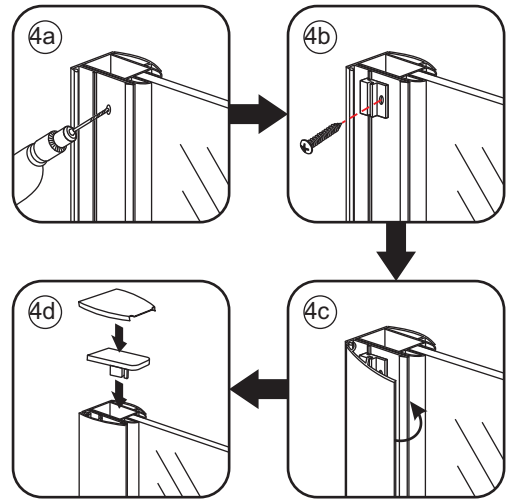

1

Please cut off the protection foil from the fixed glass aluminum profile side.
 Do not taken off the protection foil at all before you finished the installation!
 The Foil could protect 3 layer film do not damaged by any sharp tools during the installing.

3

1015(780-800x2000)
1015(880-900x2000)
1015(980-1000x2000)
1215(1180-1200x2000)

5

Voorzie alleen de buitenzijde van de cabine van siliconenkit.

Please use soft towel to clean glass, any sharp tools do not allowed to touch the glass!