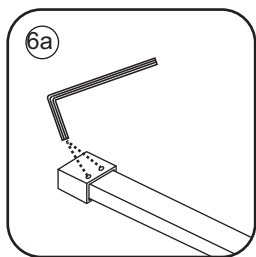

1

Please cut off the protection foil from the fixed glass aluminum profile side.
 Do not taken off the protection foil at all before you finished the installation!
 The Foil could protect 3 layer film do not damaged by any sharp tools during the installing.

3

1015(780-800x2000)
1015(880-900x2000)
1015(980-1000x2000)
1215(1180-1200x2000)

5

Voorzie alleen de buitenzijde van de cabine van siliconenkit.

Please use soft towel to clean glass, any sharp tools do not allowed to touch the glass!