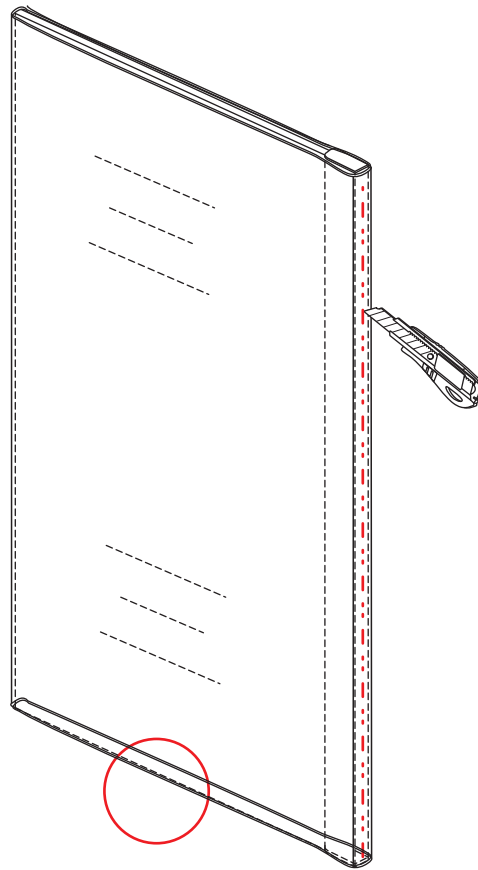

1

Please cut off the protection foil from the fixed glass aluminum profile side.
 Do not taken off the protection foil at all before you finished the installation!
 The Foil could protect 3 layer film do not damaged by any sharp tools during the installing.

3

1015(780-800x2000)
1015(880-900x2000)
1015(980-1000x2000)
1215(1180-1200x2000)

5

Voorzie alleen de buitenzijde van de cabine van siliconenkit.

Please use soft towel to clean glass, any sharp tools do not allowed to touch the glass!