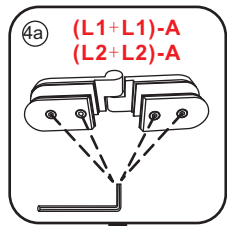

3

5

Φ3mm

X4

4x12

The length of the bar is 850mm, You should cut the length according the size you installed.

Φ6mm

X1

1

- | | | | | | |
|--|--|--|---|--|--|
|  ① X2 |  ② X2 |  ③ X2 |  ④ X1 |  ⑤ X1 |  ⑥ X1 |
|  ⑦ X1 |  ⑧ X1 |  ⑨ X1 |  ⑩ X1 |  ⑪ X8 |  ⑫ X2 |
|  ⑬ X2
<i>(L1+L1)-A</i>
<i>(L2+L2)-A</i> |  ⑭ X1 |  ⑮ X1 |  X19 |  X11 | |

3

5

The length of the bar is 850mm, You should cut the length according the size you installed.

Voorzie alleen de
buitenzijde van de
cabine van siliconenkit.

4

20.3722 / 20.3723
+
20.3720 / 20.3721 / 20.3722 /
20.3723 / 20.3724 / 20.3725