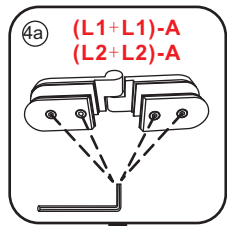

3

5

Voorzie alleen de
buitenzijde van de
cabine van siliconenkit.

2

20.3722 / 20.3723
+
20.3980 / 20.3981 / 20.3982 /
20.3876 / 20.3877 / 20.3878 / 20.3879

900x (500-1200) x2020mm

Zonder NANO

NANO

3

5

Φ3mm

X4

4x12

The length of the bar is 850mm, You should cut the length according the size you installed.

Φ6mm

X1