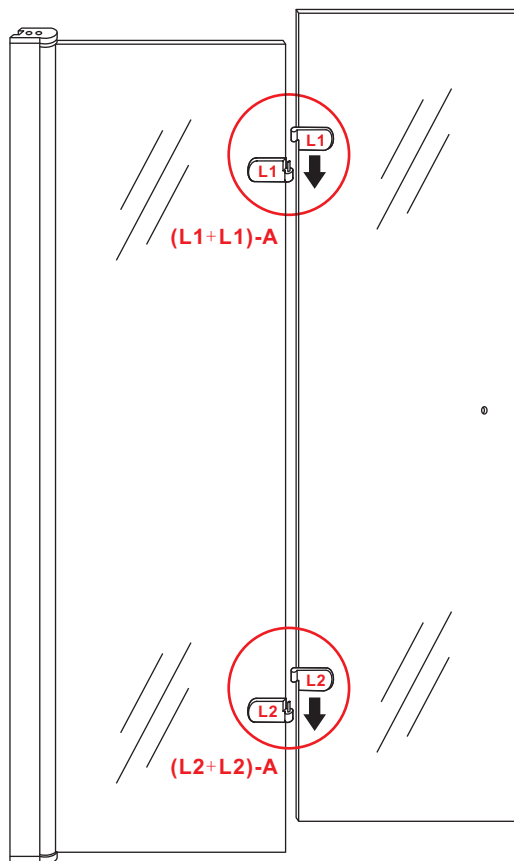

3

5

Voorzie alleen de
buitenzijde van de
cabine van siliconenkit.

2

20.3722 / 20.3723
+
20.3980 / 20.3981 / 20.3982 /
20.3876 / 20.3877 / 20.3878 / 20.3879

900x (500-1200) x2020mm

Zonder NANO

NANO

510 (900x500)
 610 (900x600)
 710 (900x700)
 795 (900x800)
 895 (900x900)
 995 (900x1000)
 1195 (900x1200)

840 (900x500)
 840 (900x600)
 840 (900x700)
 840 (900x800)
 840 (900x900)
 840 (900x1000)
 840 (900x1200)

3

5

Φ3mm

X4

4x12

The length of the bar is 850mm, You should cut the length according the size you installed.

Φ6mm

X1