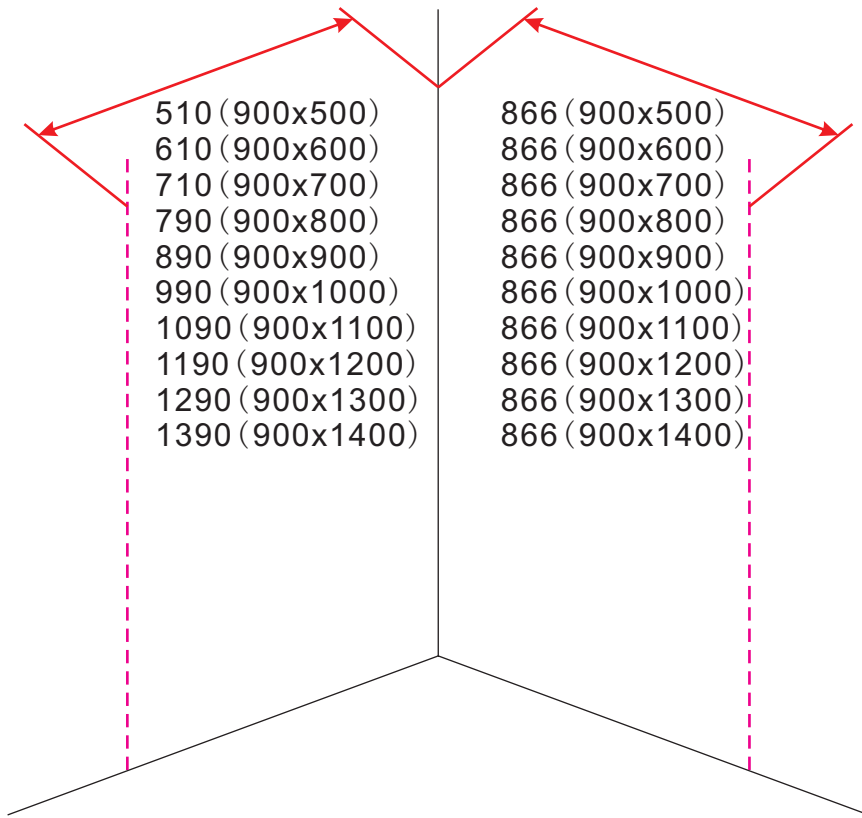

510 (900x500)
 610 (900x600)
 710 (900x700)
 795 (900x800)
 895 (900x900)
 995 (900x1000)
 1195 (900x1200)

840 (900x500)
 840 (900x600)
 840 (900x700)
 840 (900x800)
 840 (900x900)
 840 (900x1000)
 840 (900x1200)

3

5

Φ3mm

X4

4x12

The length of the bar is 850mm, You should cut the length according the size you installed.

Φ6mm

X1

1

- | | | | | | |
|--|--|--|---|--|--|
|  ① X2 |  ② X2 |  ③ X2 |  ④ X1 |  ⑤ X1 |  ⑥ X1 |
|  ⑦ X1 |  ⑧ X1 |  ⑨ X1 |  ⑩ X1 |  ⑪ X8 |  ⑫ X2 |
|  ⑬ X2
<i>(L1+L1)-A</i>
<i>(L2+L2)-A</i> |  ⑭ X1 |  ⑮ X1 |  X19 |  X11 | |

5

Voorzie beide kanten van het muurprofiel (binnen- en buitenkant) van siliconenkit.

5

20.3722 / 20.3723
+
20.3720 / 20.3721 / 20.3722 /
20.3723 / 20.3724 / 20.3725

(900+ (800-900-1000)) x2020mm

Zonder NANO