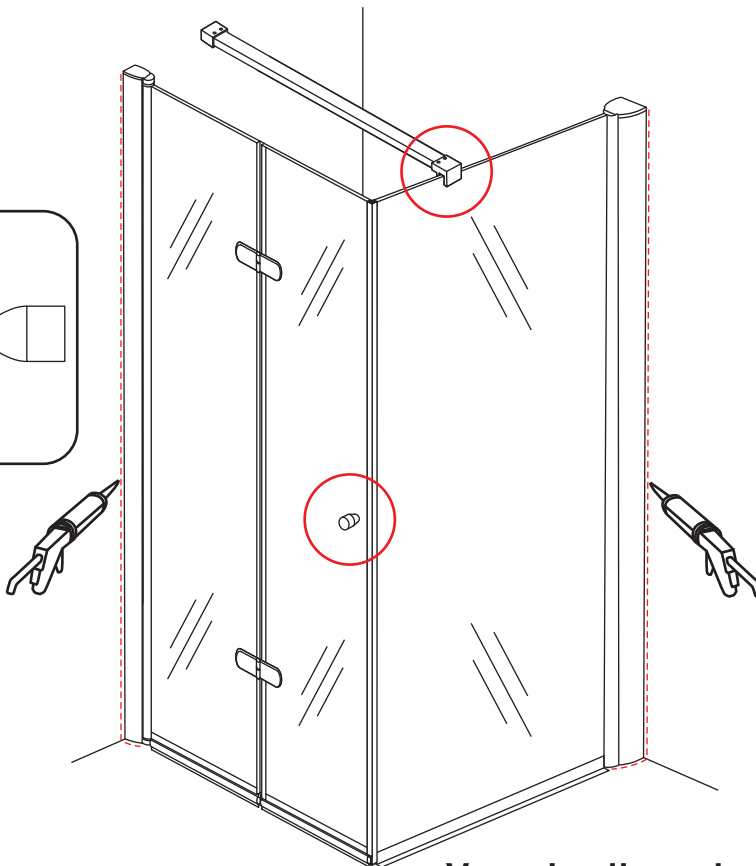

3

5

The length of the bar is 850mm, You should cut the length according the size you installed.

Voorzie alleen de
buitenzijde van de
cabine van siliconenkit.

4

20.3722 / 20.3723
+
20.3720 / 20.3721 / 20.3722 /
20.3723 / 20.3724 / 20.3725