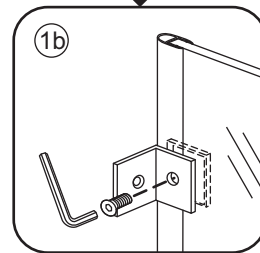

3

5

Φ3mm

X4

4x12

The length of the bar is 850mm, You should cut the length according the size you installed.

Φ6mm

X1