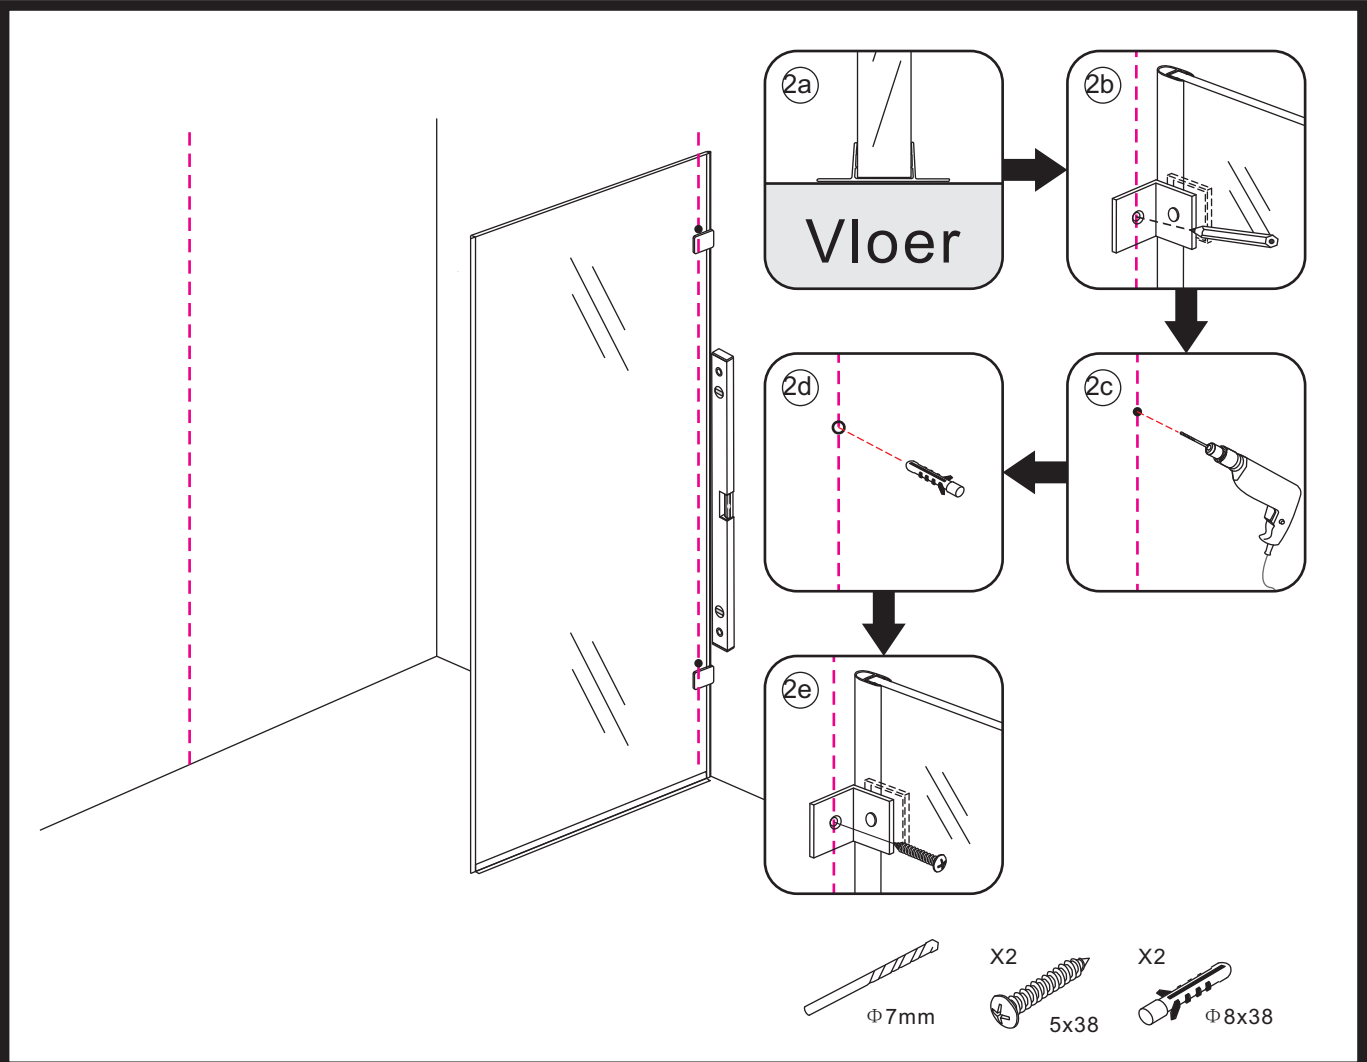

510 (900x500)
 610 (900x600)
 710 (900x700)
 795 (900x800)
 895 (900x900)
 995 (900x1000)
 1195 (900x1200)

840 (900x500)
 840 (900x600)
 840 (900x700)
 840 (900x800)
 840 (900x900)
 840 (900x1000)
 840 (900x1200)

3

5

Φ3mm

X4

4x12

The length of the bar is 850mm, You should cut the length according the size you installed.

Φ6mm

X1