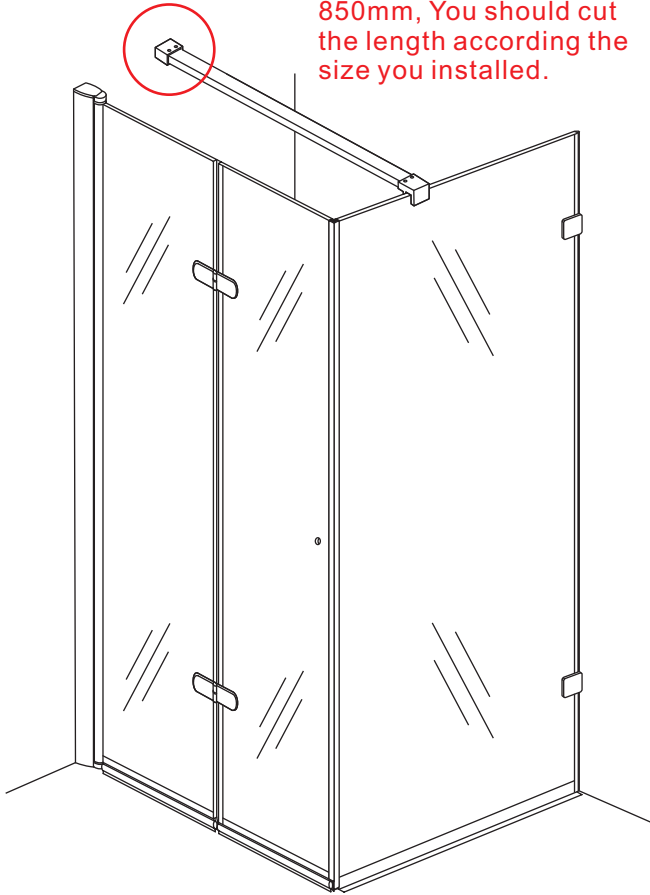

510 (900x500)
 610 (900x600)
 710 (900x700)
 795 (900x800)
 895 (900x900)
 995 (900x1000)
 1195 (900x1200)

840 (900x500)
 840 (900x600)
 840 (900x700)
 840 (900x800)
 840 (900x900)
 840 (900x1000)
 840 (900x1200)

3

5

Φ3mm

X4

4x12

The length of the bar is 850mm, You should cut the length according the size you installed.

Φ6mm

X1