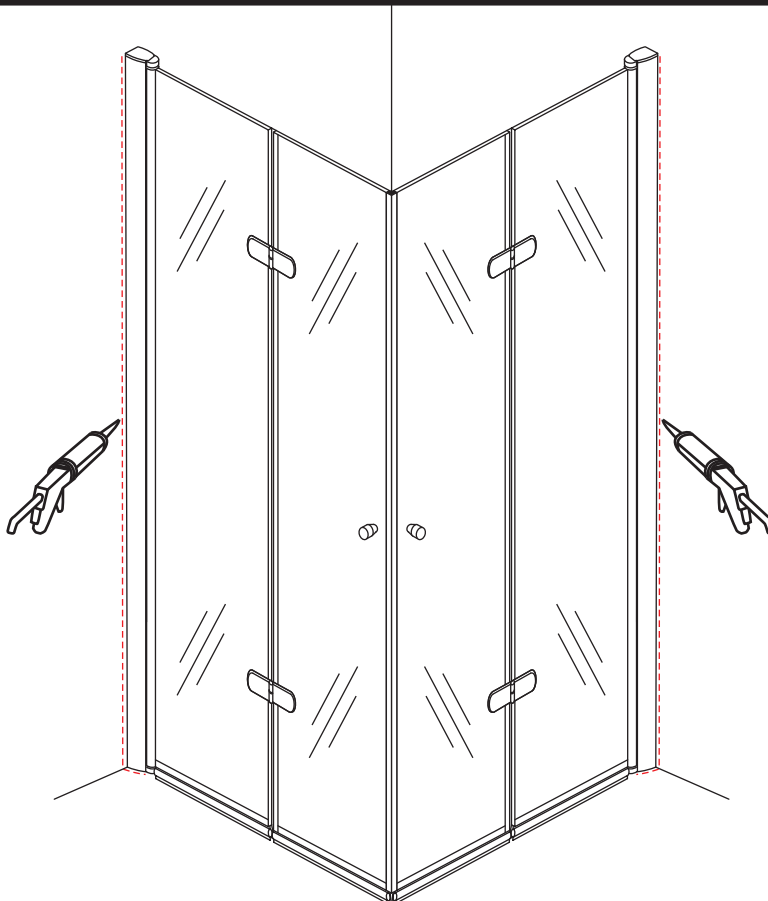

5

Voorzie beide kanten van het muurprofiel (binnen- en buitenkant) van siliconenkit.