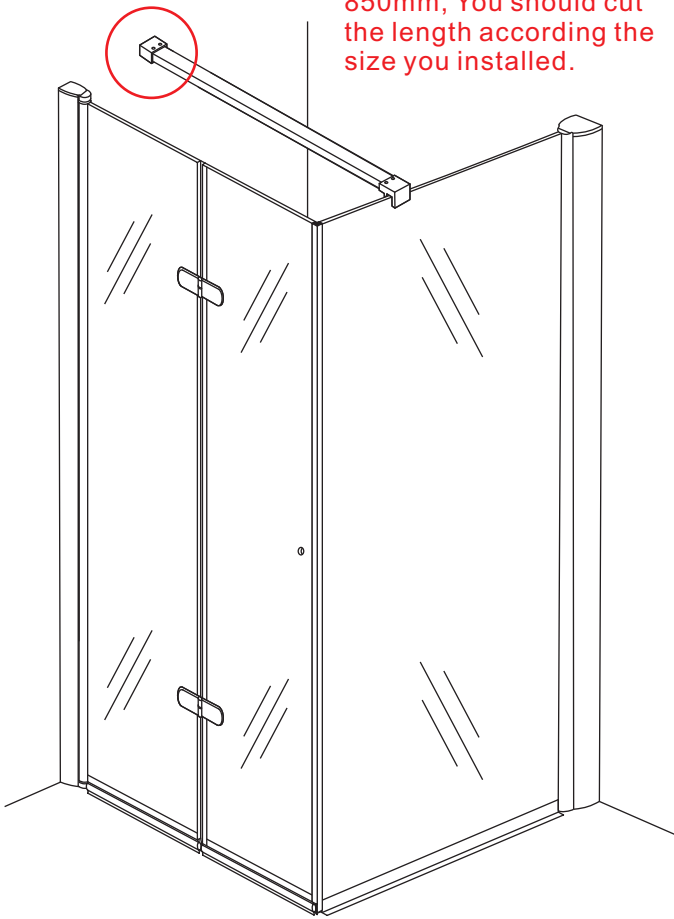

3

5

The length of the bar is 850mm, You should cut the length according the size you installed.

Voorzie alleen de
buitenzijde van de
cabine van siliconenkit.

4

20.3722 / 20.3723
+
20.3720 / 20.3721 / 20.3722 /
20.3723 / 20.3724 / 20.3725