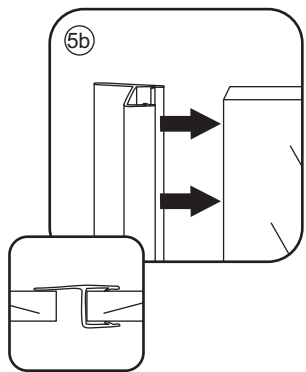

3

5

Voorzie alleen de
buitenzijde van de
cabine van siliconenkit.

2

20.3722 / 20.3723
+
20.3980 / 20.3981 / 20.3982 /
20.3876 / 20.3877 / 20.3878 / 20.3879

900x (500-1200) x2020mm

Zonder NANO

NANO

510 (900x500)
 610 (900x600)
 710 (900x700)
 795 (900x800)
 895 (900x900)
 995 (900x1000)
 1195 (900x1200)

840 (900x500)
 840 (900x600)
 840 (900x700)
 840 (900x800)
 840 (900x900)
 840 (900x1000)
 840 (900x1200)

3

5

Φ3mm

X4

4x12

The length of the bar is 850mm, You should cut the length according the size you installed.

Φ6mm

X1