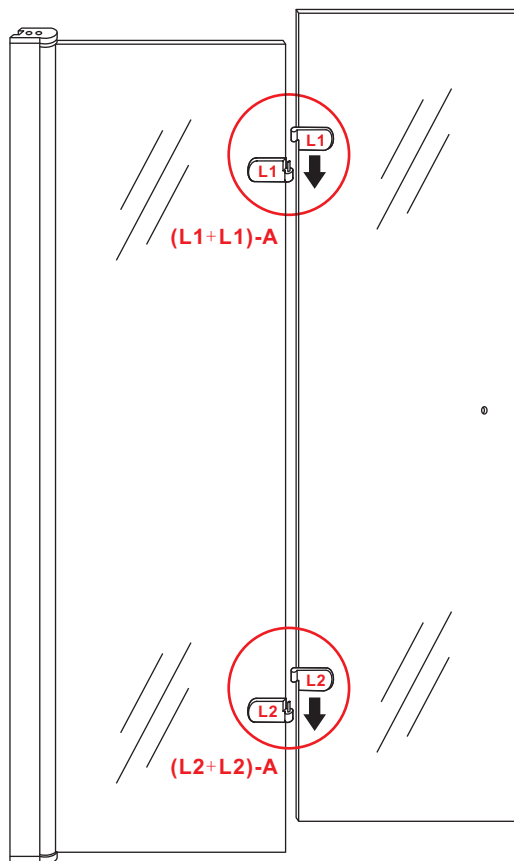

3

5

Φ3mm

X4

4x12

The length of the bar is 850mm, You should cut the length according the size you installed.

Φ6mm

X1

1

- | | | | | | |
|--|--|--|---|--|--|
|  ① X2 |  ② X2 |  ③ X2 |  ④ X1 |  ⑤ X1 |  ⑥ X1 |
|  ⑦ X1 |  ⑧ X1 |  ⑨ X1 |  ⑩ X1 |  ⑪ X8 |  ⑫ X2 |
|  ⑬ X2
<i>(L1+L1)-A</i>
<i>(L2+L2)-A</i> |  ⑭ X1 |  ⑮ X1 |  X19 |  X11 | |

3

5

The length of the bar is 850mm, You should cut the length according the size you installed.

Voorzie alleen de
buitenzijde van de
cabine van siliconenkit.

4

20.3722 / 20.3723
+
20.3720 / 20.3721 / 20.3722 /
20.3723 / 20.3724 / 20.3725