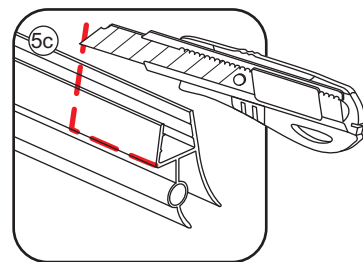

3

5

Φ3mm

X4

4x12

The length of the bar is 850mm, You should cut the length according the size you installed.

Φ6mm

X1