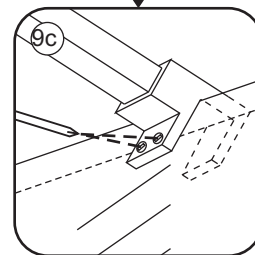

3

5

The length of the bar is 850mm, You should cut the length according the size you installed.

Voorzie alleen de
buitenzijde van de
cabine van siliconenkit.

4

20.3722 / 20.3723
+
20.3720 / 20.3721 / 20.3722 /
20.3723 / 20.3724 / 20.3725