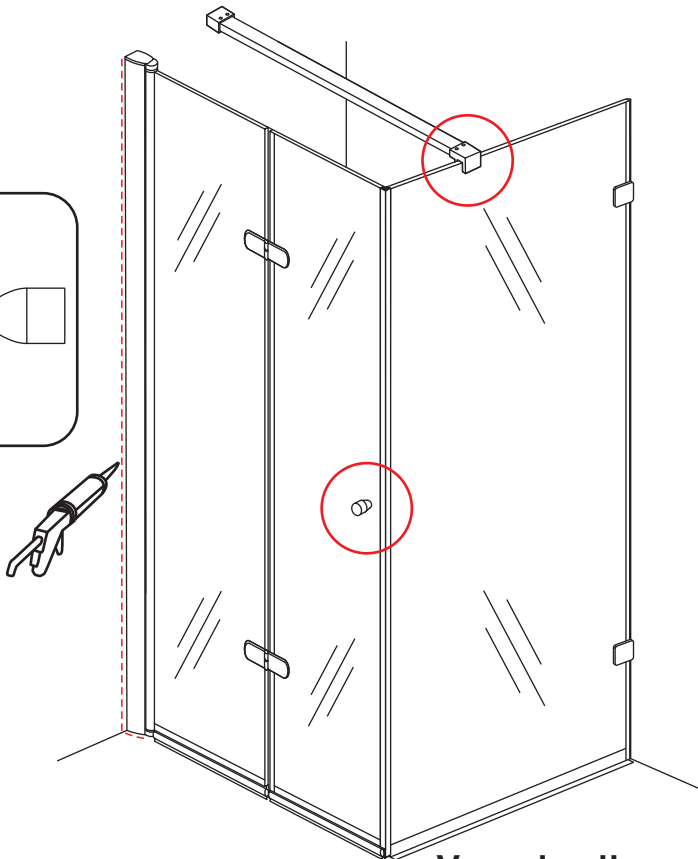

24 uur

Voorzie alleen de
buitenzijde van de
cabine van siliconenkit.