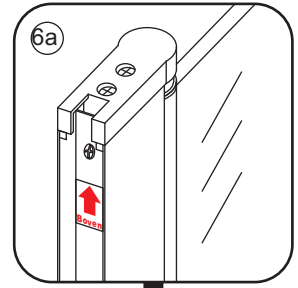

510 (900x500)
 610 (900x600)
 710 (900x700)
 795 (900x800)
 895 (900x900)
 995 (900x1000)
 1195 (900x1200)

840 (900x500)
 840 (900x600)
 840 (900x700)
 840 (900x800)
 840 (900x900)
 840 (900x1000)
 840 (900x1200)

3

5

Φ3mm

X4

4x12

The length of the bar is 850mm, You should cut the length according the size you installed.

Φ6mm

X1