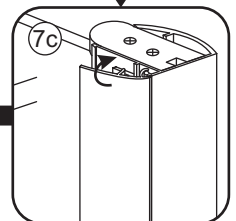

3

5

Φ3mm

X4

4x12

The length of the bar is 850mm, You should cut the length according the size you installed.

Φ6mm

X1

1

- | | | | | | |
|--|--|--|---|--|--|
|  ① X2 |  ② X2 |  ③ X2 |  ④ X1 |  ⑤ X1 |  ⑥ X1 |
|  ⑦ X1 |  ⑧ X1 |  ⑨ X1 |  ⑩ X1 |  ⑪ X8 |  ⑫ X2 |
|  ⑬ X2
<i>(L1+L1)-A</i>
<i>(L2+L2)-A</i> |  ⑭ X1 |  ⑮ X1 |  X19 |  X11 | |

3

5

The length of the bar is 850mm, You should cut the length according the size you installed.

Voorzie alleen de
buitenzijde van de
cabine van siliconenkit.

4

20.3722 / 20.3723
+
20.3720 / 20.3721 / 20.3722 /
20.3723 / 20.3724 / 20.3725