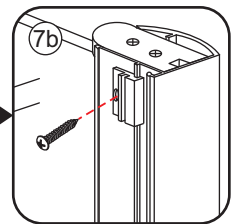

510 (900x500)
 610 (900x600)
 710 (900x700)
 795 (900x800)
 895 (900x900)
 995 (900x1000)
 1195 (900x1200)

840 (900x500)
 840 (900x600)
 840 (900x700)
 840 (900x800)
 840 (900x900)
 840 (900x1000)
 840 (900x1200)

3

5

Φ3mm

X4

4x12

The length of the bar is 850mm, You should cut the length according the size you installed.

Φ6mm

X1