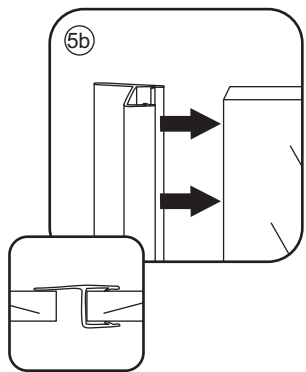

3

5

Φ3mm

X4

4x12

The length of the bar is 850mm, You should cut the length according the size you installed.

Φ6mm

X1

1

- | | | | | | |
|--|--|--|---|--|--|
|  ① X2 |  ② X2 |  ③ X2 |  ④ X1 |  ⑤ X1 |  ⑥ X1 |
|  ⑦ X1 |  ⑧ X1 |  ⑨ X1 |  ⑩ X1 |  ⑪ X8 |  ⑫ X2 |
|  ⑬ X2
<i>(L1+L1)-A</i>
<i>(L2+L2)-A</i> |  ⑭ X1 |  ⑮ X1 |  X19 |  X11 | |

3

5

The length of the bar is 850mm, You should cut the length according the size you installed.

Voorzie alleen de
buitenzijde van de
cabine van siliconenkit.

4

20.3722 / 20.3723
+
20.3720 / 20.3721 / 20.3722 /
20.3723 / 20.3724 / 20.3725