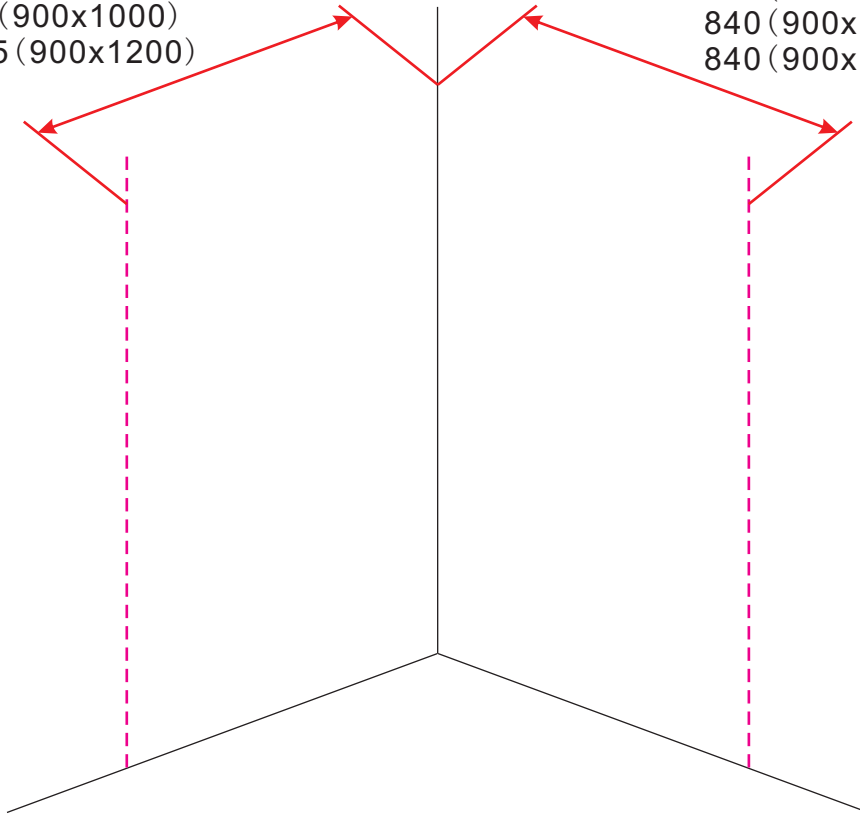

3

5

Voorzie alleen de
buitenzijde van de
cabine van siliconenkit.

2

20.3722 / 20.3723
+
20.3980 / 20.3981 / 20.3982 /
20.3876 / 20.3877 / 20.3878 / 20.3879

900x (500-1200) x2020mm

Zonder NANO

NANO

510 (900x500)
 610 (900x600)
 710 (900x700)
 795 (900x800)
 895 (900x900)
 995 (900x1000)
 1195 (900x1200)

840 (900x500)
 840 (900x600)
 840 (900x700)
 840 (900x800)
 840 (900x900)
 840 (900x1000)
 840 (900x1200)

3

5

Φ3mm

X4

4x12

The length of the bar is 850mm, You should cut the length according the size you installed.

Φ6mm

X1